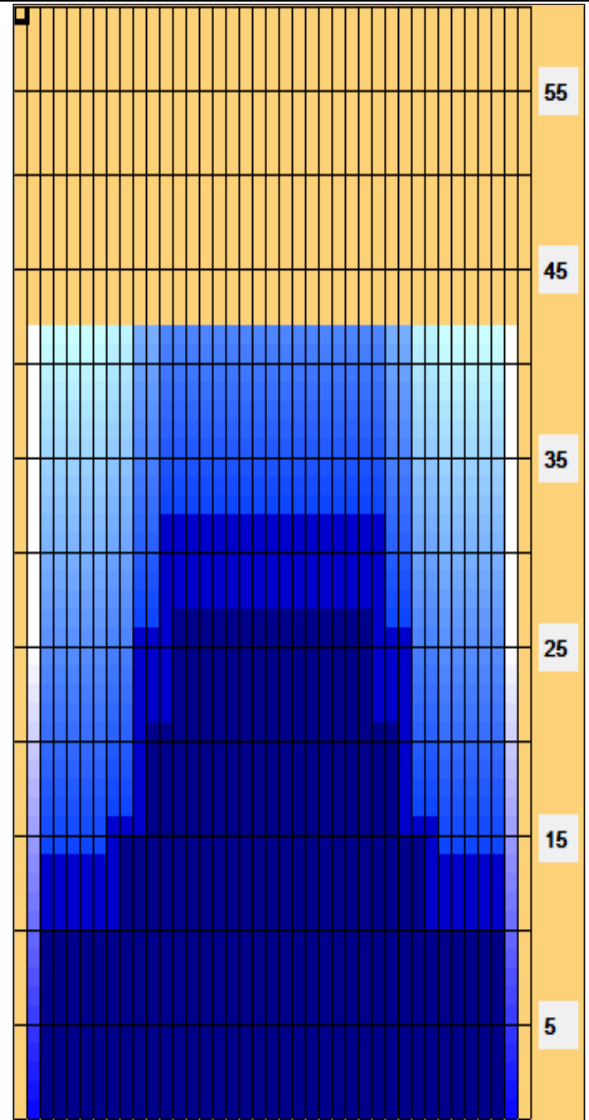

eCabs Trios Champions League

Oil Pattern Distance: 42 Feet   **Reverse Brush Drop:** 35 Feet   **Oil Per Board:** 50 uL
Forward Oil Total: 14.45 mL   **Reverse Oil Total:** 13.05 mL   **Volume Oil Total:** 27.5 mL
Forward Boards Crossed: 289 Boards   **Reverse Boards Crossed:** 261 Boards   **Total Boards Crossed:** 550 Boards

Start	Stop	Loads	Speed	Crossed	Start	End	Feet	T.Oil
1	3L 3R	5	18	175	0.0	10.2	10.2	8750
2	9L 9R	2	18	46	10.2	15.3	5.1	2300
3	11L 11R	2	22	38	15.3	21.5	6.2	1900
4	13L 13R	2	22	30	21.5	27.7	6.2	1500
5	2L 2R	0	26	0	27.7	34.0	6.3	0
6	2L 2R	0	30	0	34.0	42.0	8.0	0

Forward Reverse More

Start	Stop	Loads	Speed	Crossed	Start	End	Feet	T.Oil
1	2L 2R	0	30	0	42.0	32.0	-10.0	0
2	12L 12R	2	22	34	32.0	25.8	-6.2	1700
3	10L 10R	3	22	63	25.8	16.5	-9.3	3150
4	8L 8R	1	18	25	16.5	14.0	-2.5	1250
5	3L 3R	3	18	105	14.0	6.4	-7.6	5250
6	12L 12R	2	18	34	6.4	1.3	-5.1	1700
7	2L 2R	0	14	0	1.3	0.0	-1.3	0

Forward Reverse More

Conditioner: Fire
TransferType: Transfer Brush

Forward
Reverse
Combined
Buff